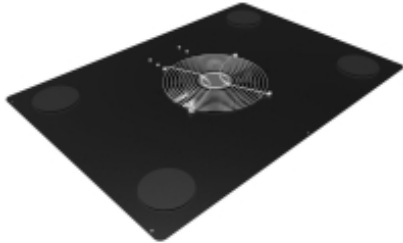

Cabinet Fan Tops *C2TF Series*

Features

- Use only with Contempra 2 rack frames.
- 14 gauge steel construction.
- 4" fan top panel - fans not included (see below).
- 4 or 6 opening depending on depth of rack.
- Maximum flexibility - add fans OR leave holes open (for cable access) OR use covers (see below) OR any combination.
- Paint matches "C2" type rack frame in the same rugged textured powder paint finish.
- Control your rack temperature with our **economical, compact thermostat.**

Gallery

Fan top for use with Four (4) Inch Fans

Part No. Black	Part No. Light Gray	Number of Fan Holes
C2T1923FBK1	C2T1923FLG1	4
C2T1931FBK1	C2T1931FLG1	6
C2T1936FBK1	C2T1936FLG1	6
C2T2423FBK1	C2T2423FLG1	4
C2T2431FBK1	C2T2431FLG1	6
C2T2436FBK1	C2T2436FLG1	6

Fan Top with Pre-wired Four (4) Inch Fans

Part No. Black	Part No. Light Gray	Part No. Black	Part No. Light Gray
Thermostat Not Included		Adjustable Thermostat Included	
C2T1923F4BK1	C2T1923F4LG1	C2T1923F4TBK1	C2T1923F4TLG1
C2T1931F4BK1	C2T1931F4LG1	C2T1931F4TBK1	C2T1931F4TLG1
C2T1936F4BK1	C2T1936F4LG1	C2T1936F4TBK1	C2T1936F4TLG1
C2T2423F4BK1	C2T2423F4LG1	C2T2423F4TBK1	C2T2423F4TLG1
C2T2431F4BK1	C2T2431F4LG1	C2T2431F4TBK1	C2T2431F4TLG1
C2T2436F4BK1	C2T2436F4LG1	C2T2436F4TBK1	C2T2436F4TLG1